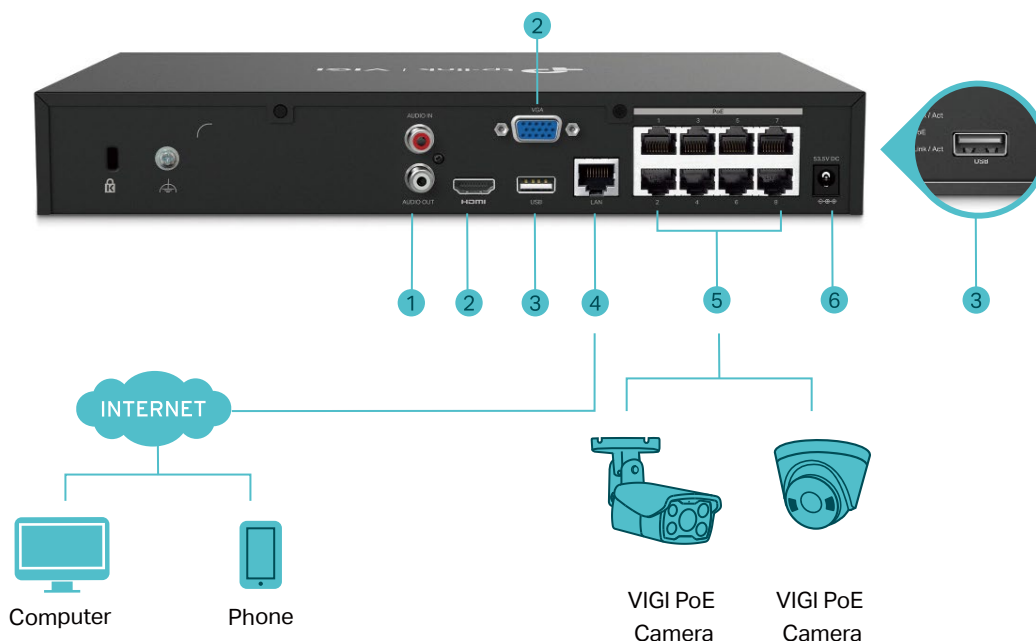

Highlight

8-Channel Live View

Ensure a real-time display of every monitored area on one screen and take everything under your control.

Simplified Deployment with PoE+

Easily connect and power your PoE camera with one RJ45 cable transmitting both data and power. No power adapter needed.

4K Video Output

Show more details with up to 8MP resolution for one channel and 16MP decoding capacity in total for all channels

Easy Management

Seamlessly manage the NVR and connected cameras via the web UI, NVR UI, VIGI app, and VIGI Security Manager. Customize the management systems to suit your specific needs.

Network Topology

1. AUDIO IN and AUDIO OUT for Two-Way Audio
2. HDMI and VGA Ports for Video Output
3. Two USB Ports for Mouse, Keyboard, or Mobile Hard Disk Connection*
4. LAN Port for Ethernet Connection
5. Eight PoE+ Ports to Connet and Power Your Camera
6. Power Supply